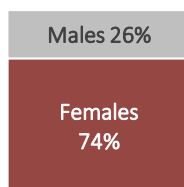

Who We Are

225+ members from a variety of evaluation backgrounds

We work throughout the DC metro region

We encompass a range of experience levels

We're primarily working professionals and 3 in 4 of us are female

Membership Level

Gender

38% of us work for Federal or local government

What We Do

25 professional development and social activities in 2014

7 Brown Bags

Topics ranged from evaluation policy to conflict intervention