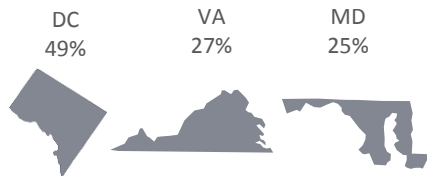

Who We Are

225+ members from a variety of evaluation backgrounds

We work throughout the DC metro region

We encompass a range of experience levels

We're primarily working professionals and 3 in 4 of us are female