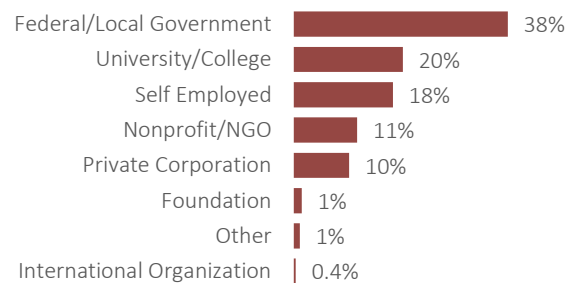

Who We Are

225+ members from a variety of evaluation backgrounds

We work throughout the DC metro region

We encompass a range of experience levels

We're primarily working professionals and 3 in 4 of us are female

Membership Level

Gender

38% of us work for Federal or local government

What We Do

25 professional development and social activities in 2014

7 Brown Bags

Topics ranged from evaluation policy to conflict intervention