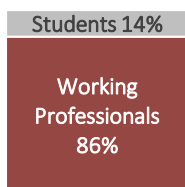

Membership Level

Gender

38% of us work for Federal or local government

What We Do

25 professional development and social activities in 2014

7 Brown Bags

Topics ranged from evaluation policy to conflict intervention